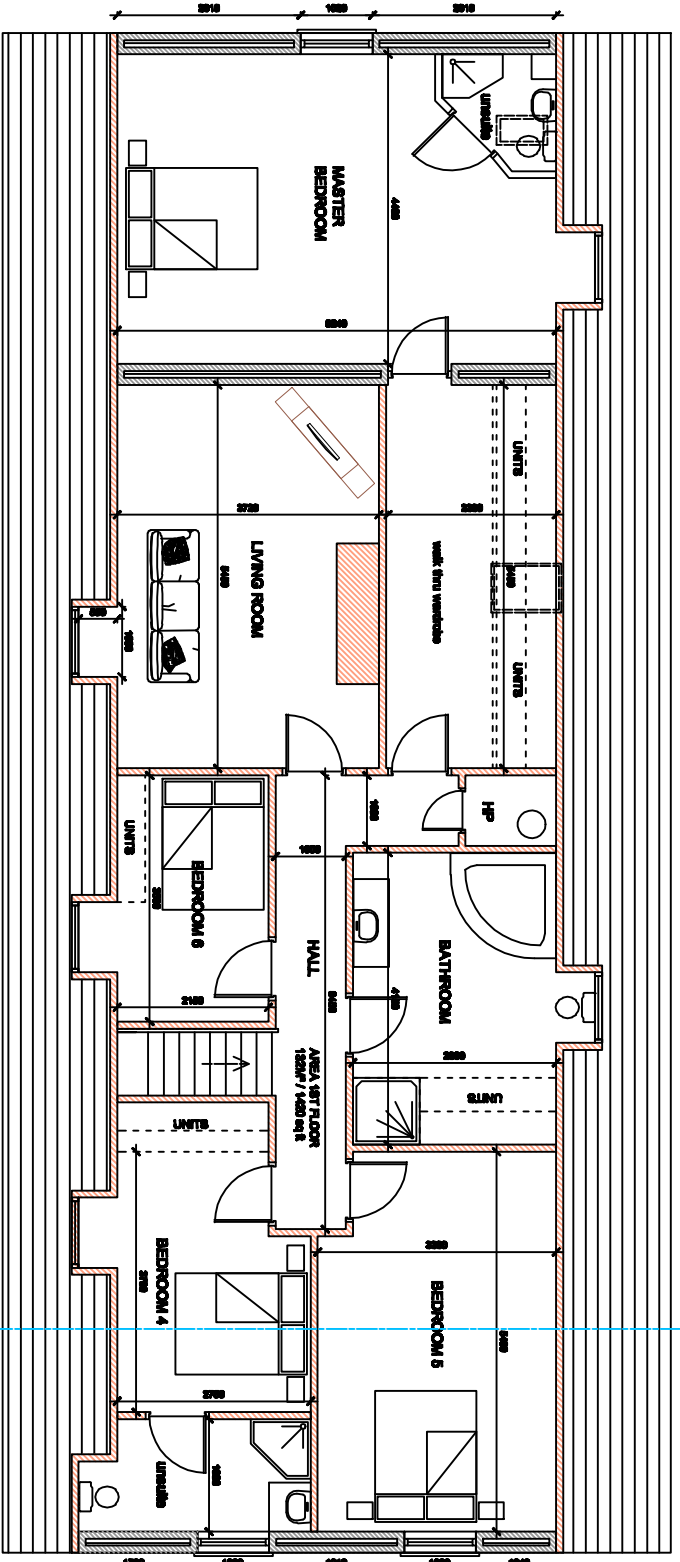

**PROJECT:**  
 NEW HOUSE  
 RATHCROGUE

**Client:**

**Drawn by:**  
 E.Lyons

**DRAWING TITLE:**  
 PROPOSED PLANS  
 AND SECTION

**JOB NO.**

**DATE:**  
 (24.03.10)

**DRG NO.**  
 PLN:001

**SCALE:**  
 1:100/A3

**REVISION:**  
 A

**SECTION A-A**  
 Scale: 1/100

**First Floor Plan**  
 Scale: 1/100

**Ground Floor Plan**  
 Scale: 1/100