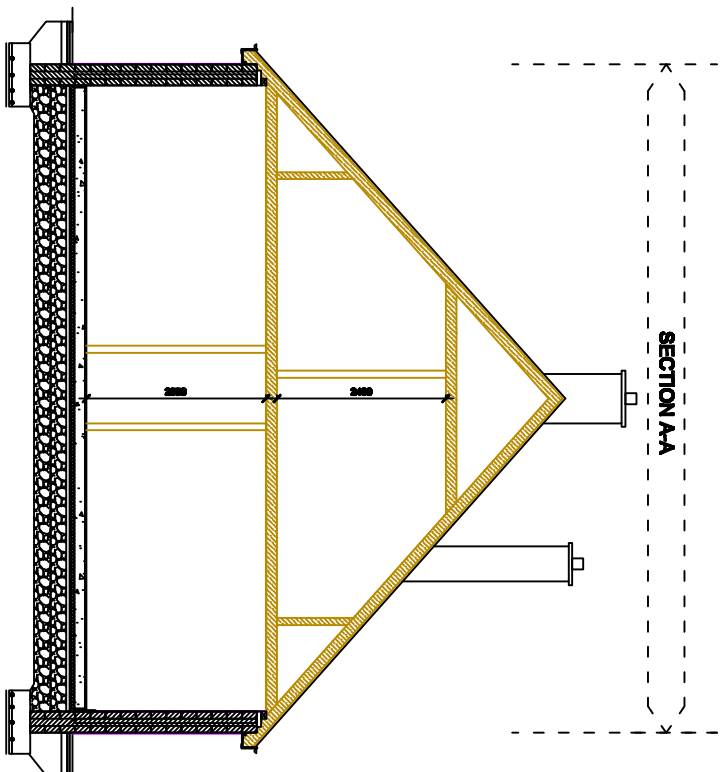

**PROJECT:**  
 NEW HOUSE  
 RATHCROGUE

**Client:**

**Drawn by:**  
 E.Lyons

**DRAWING TITLE:**  
 PROPOSED PLANS  
 AND SECTION

**JOB NO.**

**DATE:**  
 (24.03.10)

**DRG NO.**  
 PLN:001

**SCALE:**  
 1:100/A3

**REVISION:**  
 A

**SECTION A-A**  
 Scale: 1/100

**First Floor Plan**  
 Scale: 1/100

**Ground Floor Plan**  
 Scale: 1/100