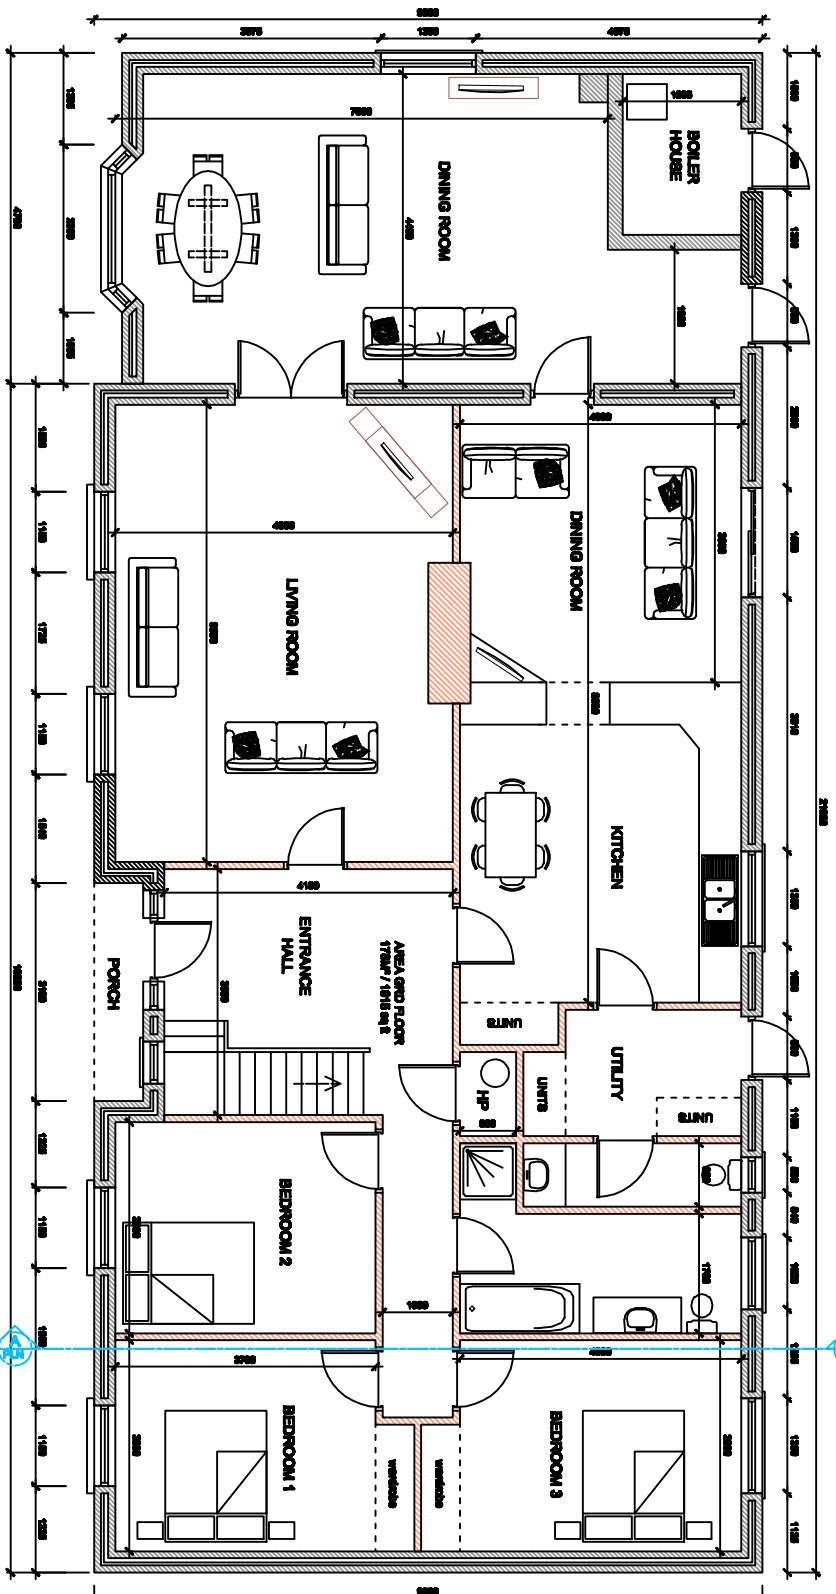

**PROJECT:**  
 NEW HOUSE  
 RATHCROGUE

**Client:**

**Drawn by:**  
 E.Lyons

**DRAWING TITLE:**  
 PROPOSED PLANS  
 AND SECTION

**JOB NO.**

**DATE:**  
 (24.03.10)

**DRG NO.**  
 PLN:001

**SCALE:**  
 1:100/A3

**REVISION:**  
 A

**SECTION A-A**  
 Scale: 1/100

**First Floor Plan**  
 Scale: 1/100

**Ground Floor Plan**  
 Scale: 1/100