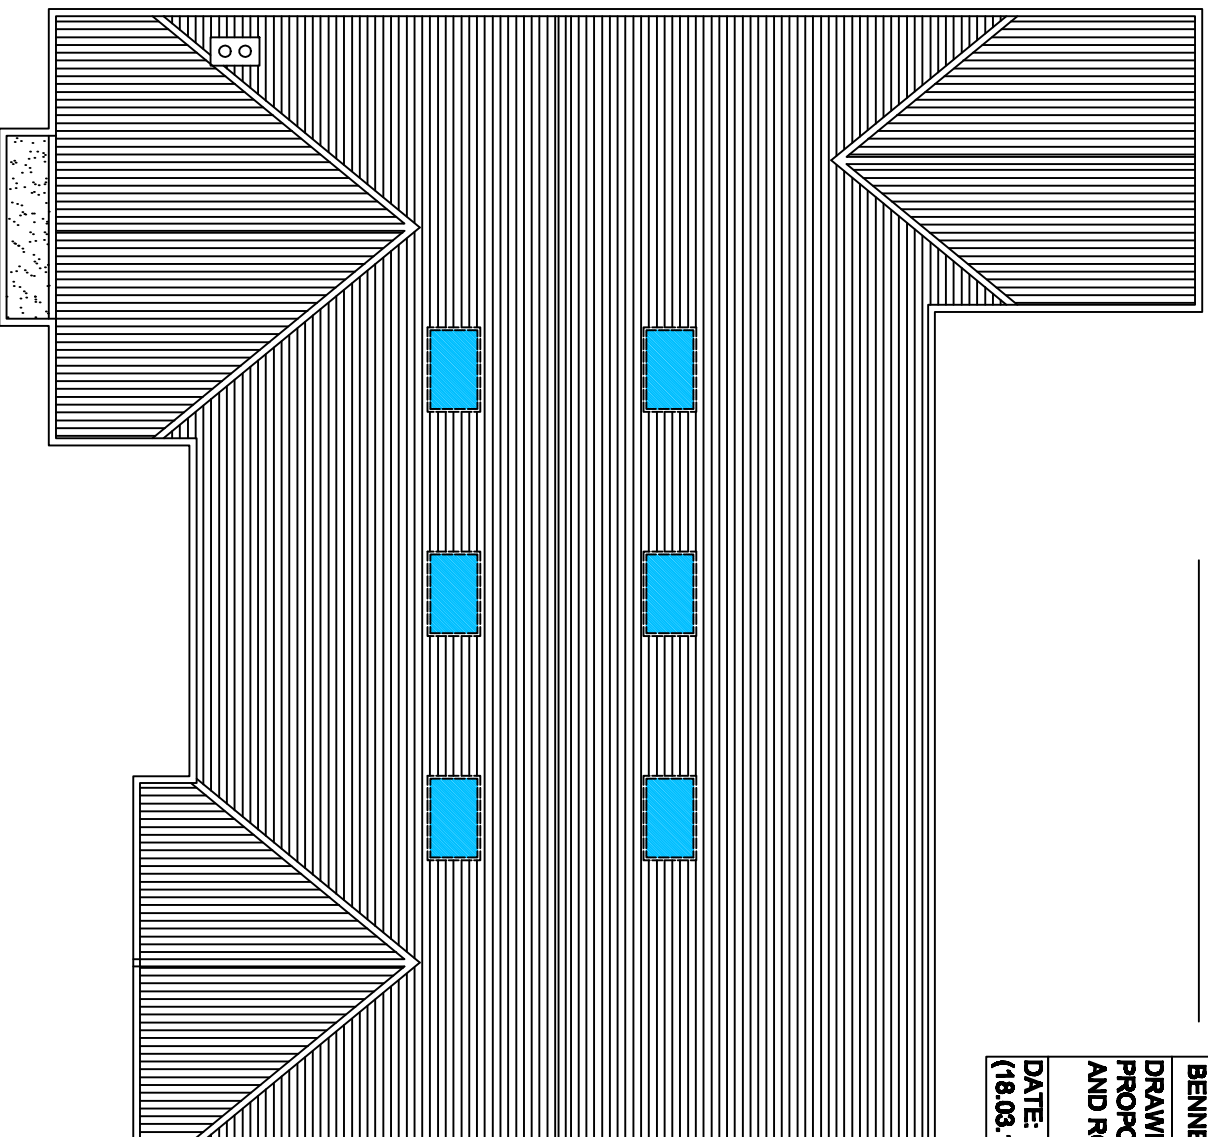

Drawn by:  
E.Lyons

**DRAWING TITLE:**  
PROPOSED PLAN  
AND ROOF PLAN

**JOB NO.**  
:0910  
**DRG NO.**  
PLN:001

**DATE:**  
(18.03.10)

**REVISION:**  
A

**SCALE:**  
1:100/A3

2 Roof Plan  
Scale:1/100

1 Ground Floor Plan  
Scale:1/100