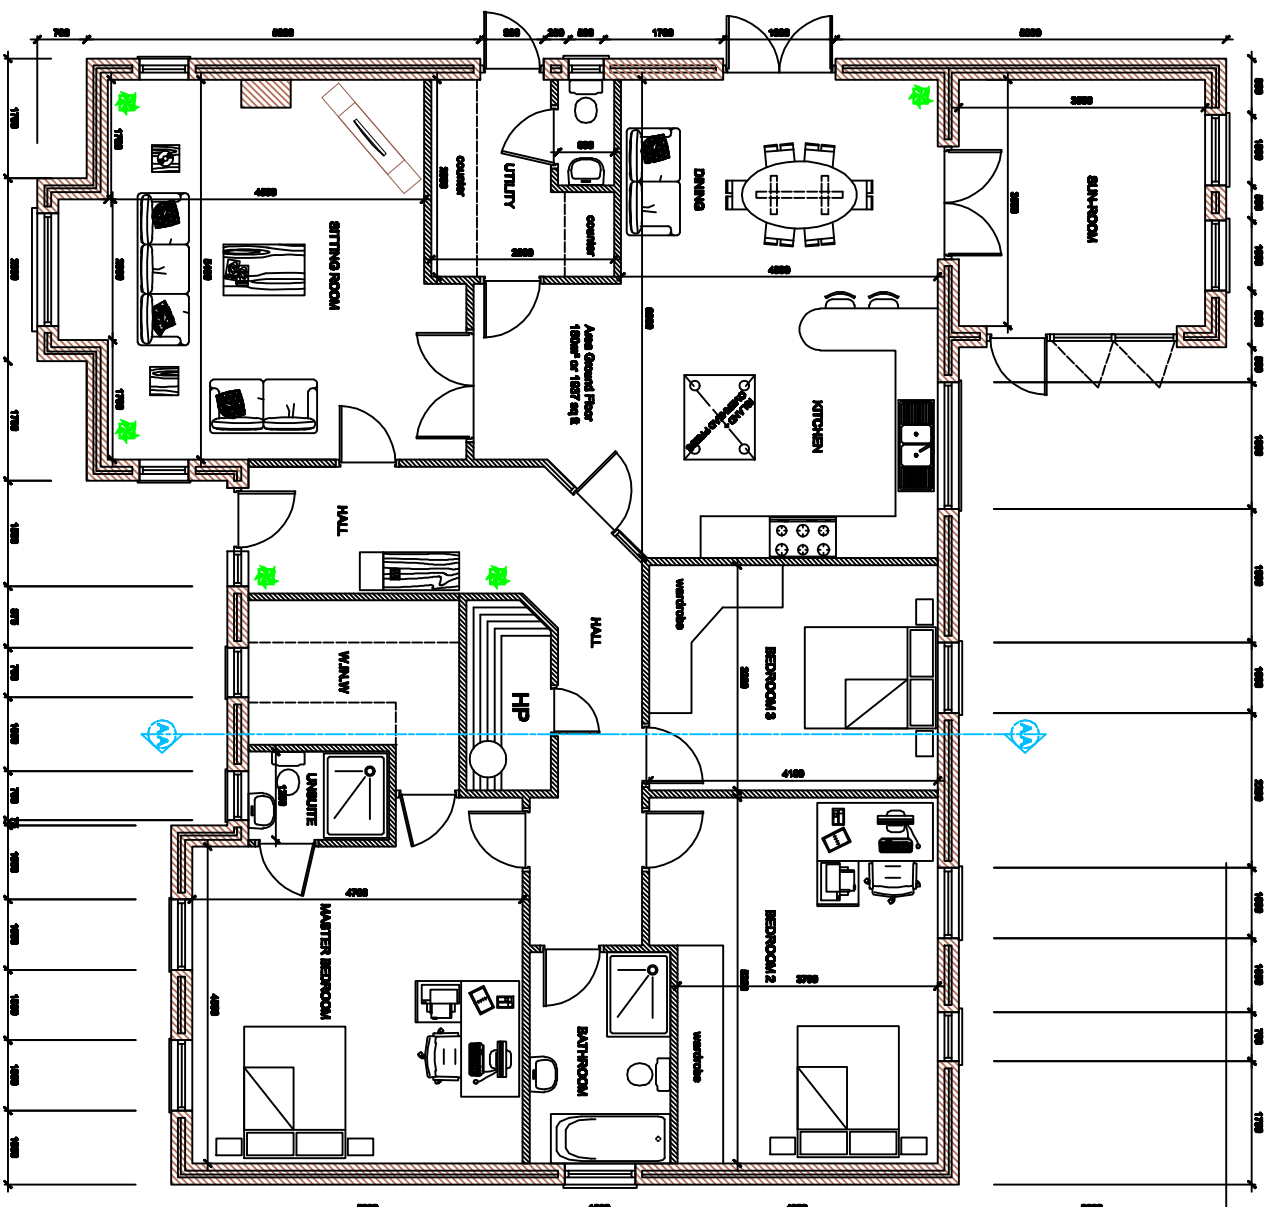

Drawn by:  
E.Lyons

**DRAWING TITLE:**  
PROPOSED PLAN  
AND ROOF PLAN

**JOB NO.**  
:0910  
**DRG NO.**  
PLN:001

**DATE:**  
(18.03.10)

**REVISION:**  
A

**SCALE:**  
1:100/A3

2 Roof Plan  
Scale:1/100

1 Ground Floor Plan  
Scale:1/100