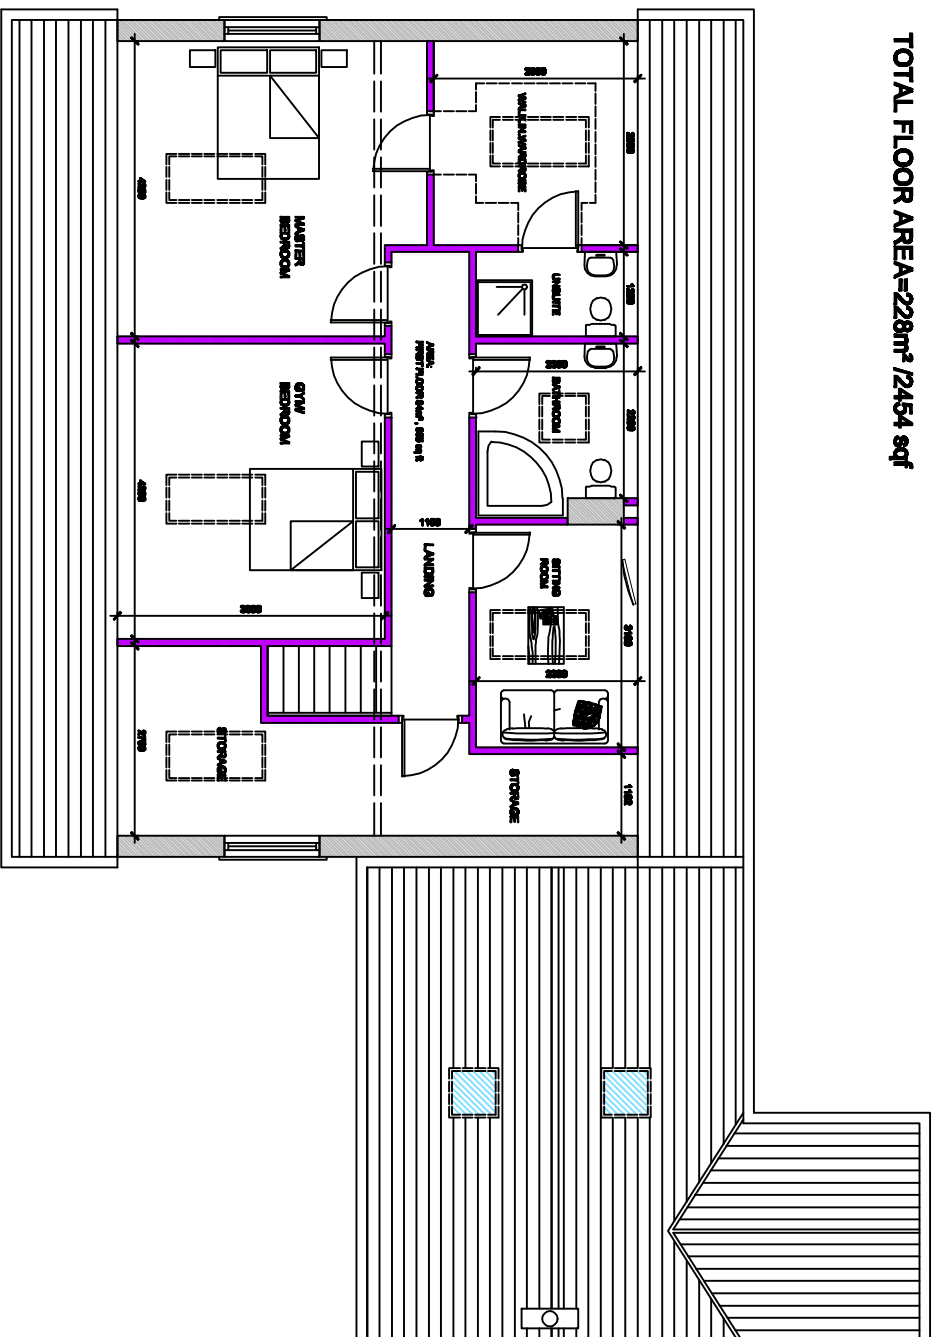

"Planning Today a Design for Life"

EL DESIGNS
Planning and Design Services
Eddie Lyons (Bsc,Hons,Arch,Tech)
t:05991-43550 m:0876686727,
e:edlyons@vodafone.ie

- 1 THIS DRAWING IS COPYRIGHT
- 2 THIS DRAWING MUST NOT BE SCALED
- 3 CONTRACTOR TO CHECK ALL DIMENSIONS ON SITE

TOTAL FLOOR AREA=228m² /2454 sqf

1/1 Ground Floor Plan
Scale:1/100