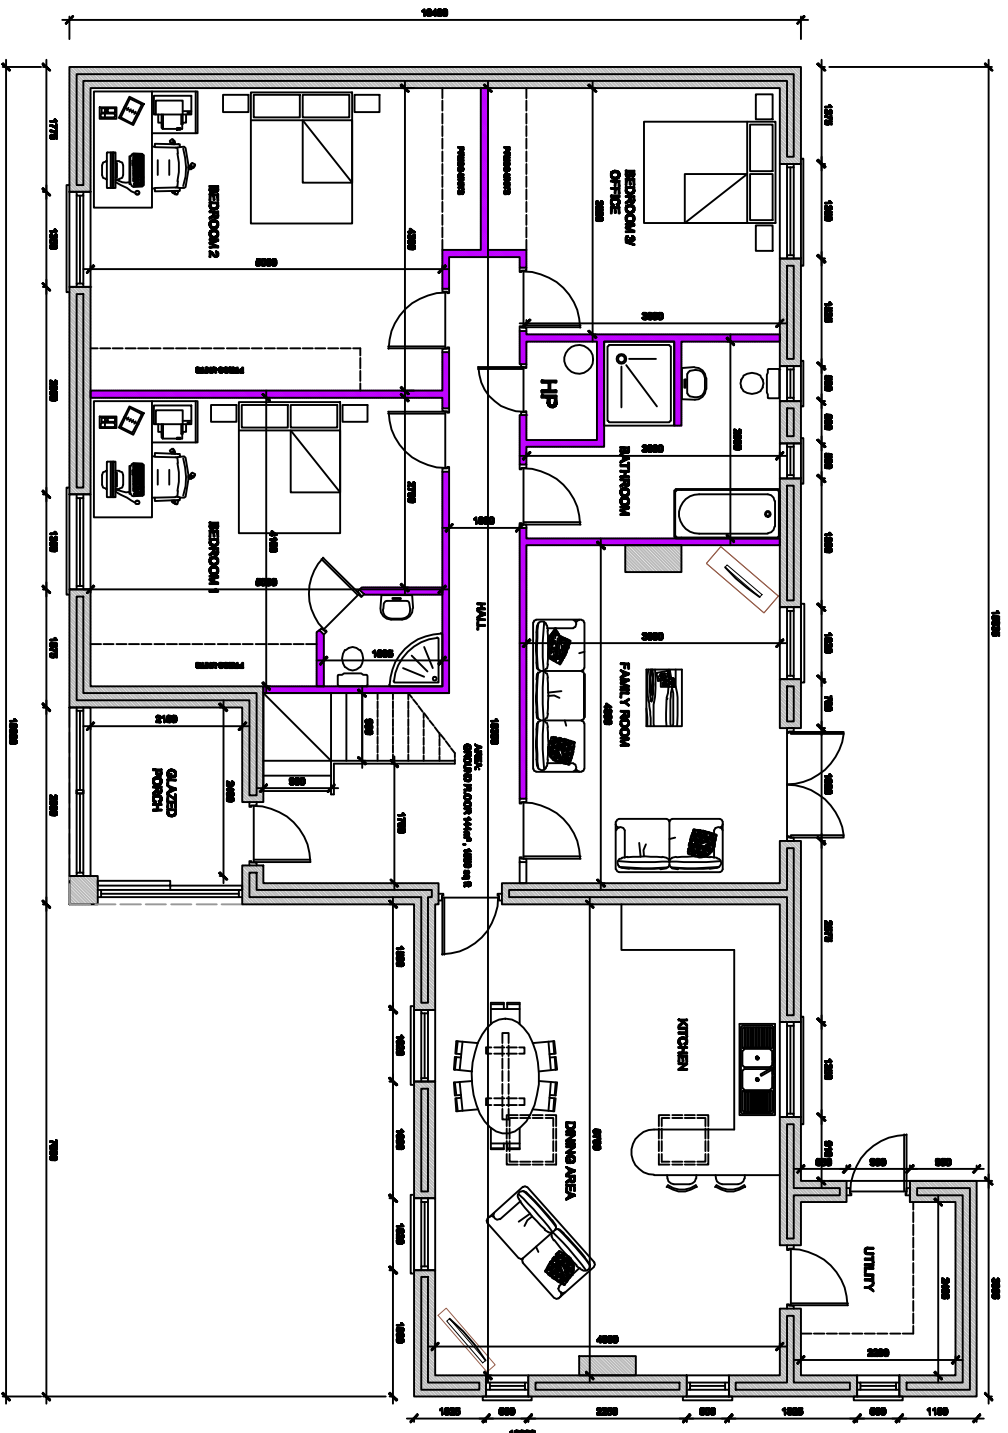

"Planning Today a Design for Life"

EL DESIGNS
Planning and Design Services
Eddie Lyons (Bsc,Hons,Arch,Tech)
t:05991-43550 m:0876686727,
e:edlyons@vodafone.ie

- 1 THIS DRAWING IS COPYRIGHT
- 2 THIS DRAWING MUST NOT BE SCALED
- 3 CONTRACTOR TO CHECK ALL DIMENSIONS ON SITE

TOTAL FLOOR AREA=228m² /2454 sqf

1/1 Ground Floor Plan
Scale:1/100